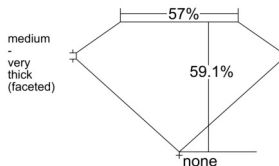

GIA®

FACSIMILE

GIA REPORT 7548350279

Verify this report at GIA.edu

GIA NATURAL DIAMOND DOSSIER®

December 31, 2025
GIA Report Number 7548350279
Shape and Cutting Style ..... Heart Brilliant
Measurements ..... 5.51 x 6.33 x 3.74 mm

GRADING RESULTS

Carat Weight ..... 0.76 carat
Color Grade I
Clarity Grade VVS1

ADDITIONAL GRADING INFORMATION

Polish ..... Excellent
Symmetry ..... Very Good
Fluorescence ..... None
Clarity Characteristics ..... Feather
Inscription(s): GIA 7548350279

PROPORTIONS

Profile not to actual proportions

GRADING SCALES

GIA COLOR SCALE		GIA CLARITY SCALE			
COLORLESS	D	VERY VERY SLIGHTLY INCLUDED	FLAWLESS		
	E		INTERNALLY FLAWLESS		
	F		VVS₁		
	NEAR COLORLESS	G	VERY SLIGHTLY INCLUDED	VVS₂	
		H		VS₁	
		FANT	I	SLIGHTLY INCLUDED	VS₂
			J		SI₁
	LIGHT	K	INCLUDED	SI₂	
		L		I₁	
		M		I₂	
VERY LIGHT		N	NOT GRADED	I₃	
		O			
		P			
COLORLESS		Q			
		R			
	S				
	T				
	U				
	V				
	W				
	X				
	Y				
	Z